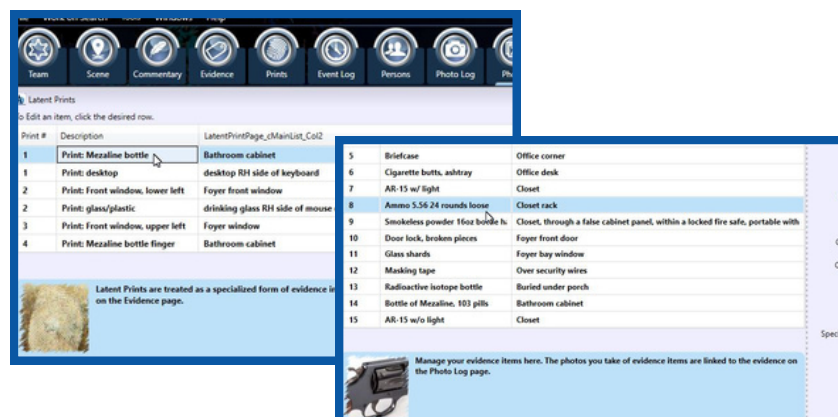

## FA OnScene

Powered by AccuraCSI

FA OnScene allows you to gather all crime scene information in one place while you're in the field making it simple to finalize the report when you return to your office.

### Use It How You Need

- Alone on your PC or Mobile device
- As a team on the scene with hot-spot-connected PCs and Mobile devices
- Through a web interface
- Offline and sync up when a connection is available
- Managing large complex forensic searches
- Smaller and more general searches

### Integrations

Configure FA OnScene to your specific evidence collection procedure requirements and integrate it into our Crime Lab Information System

Also, Trancite's ScenePD easily integrates into FA OnScene to make the diagramming portion of your investigation fast and easy!